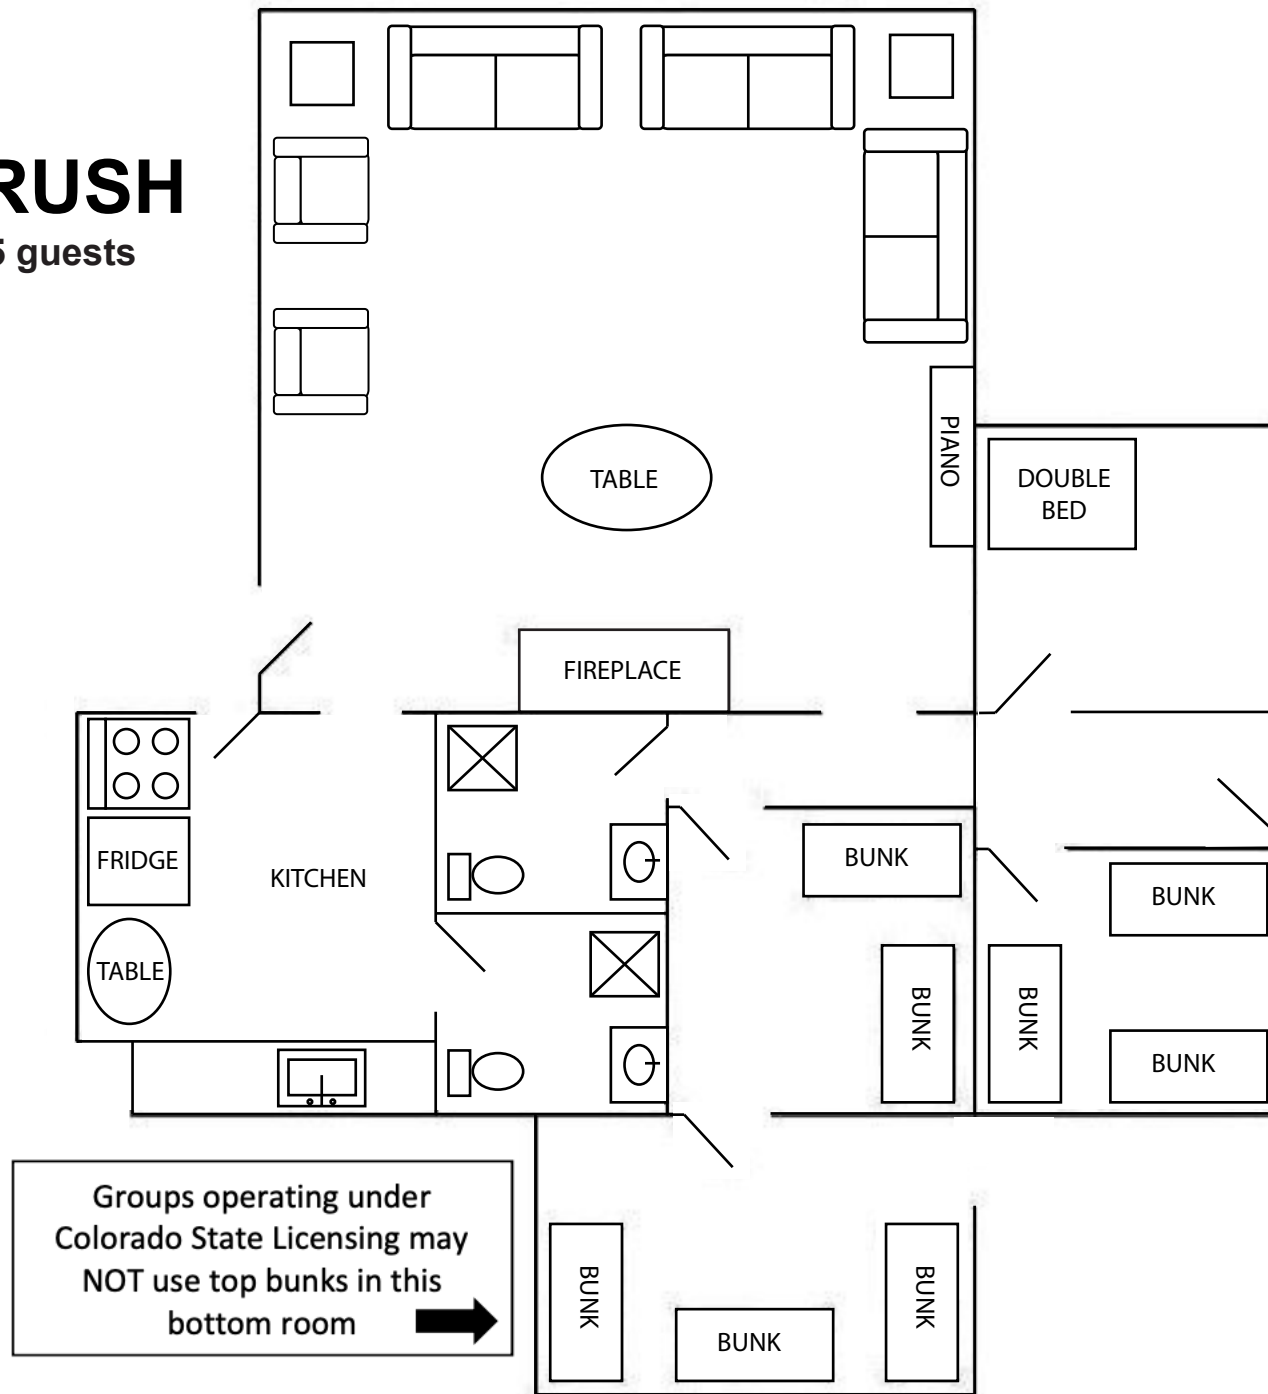

PAINTBRUSH

Sleeps up to 15 guests

Groups operating under Colorado State Licensing may NOT use top bunks in this bottom room