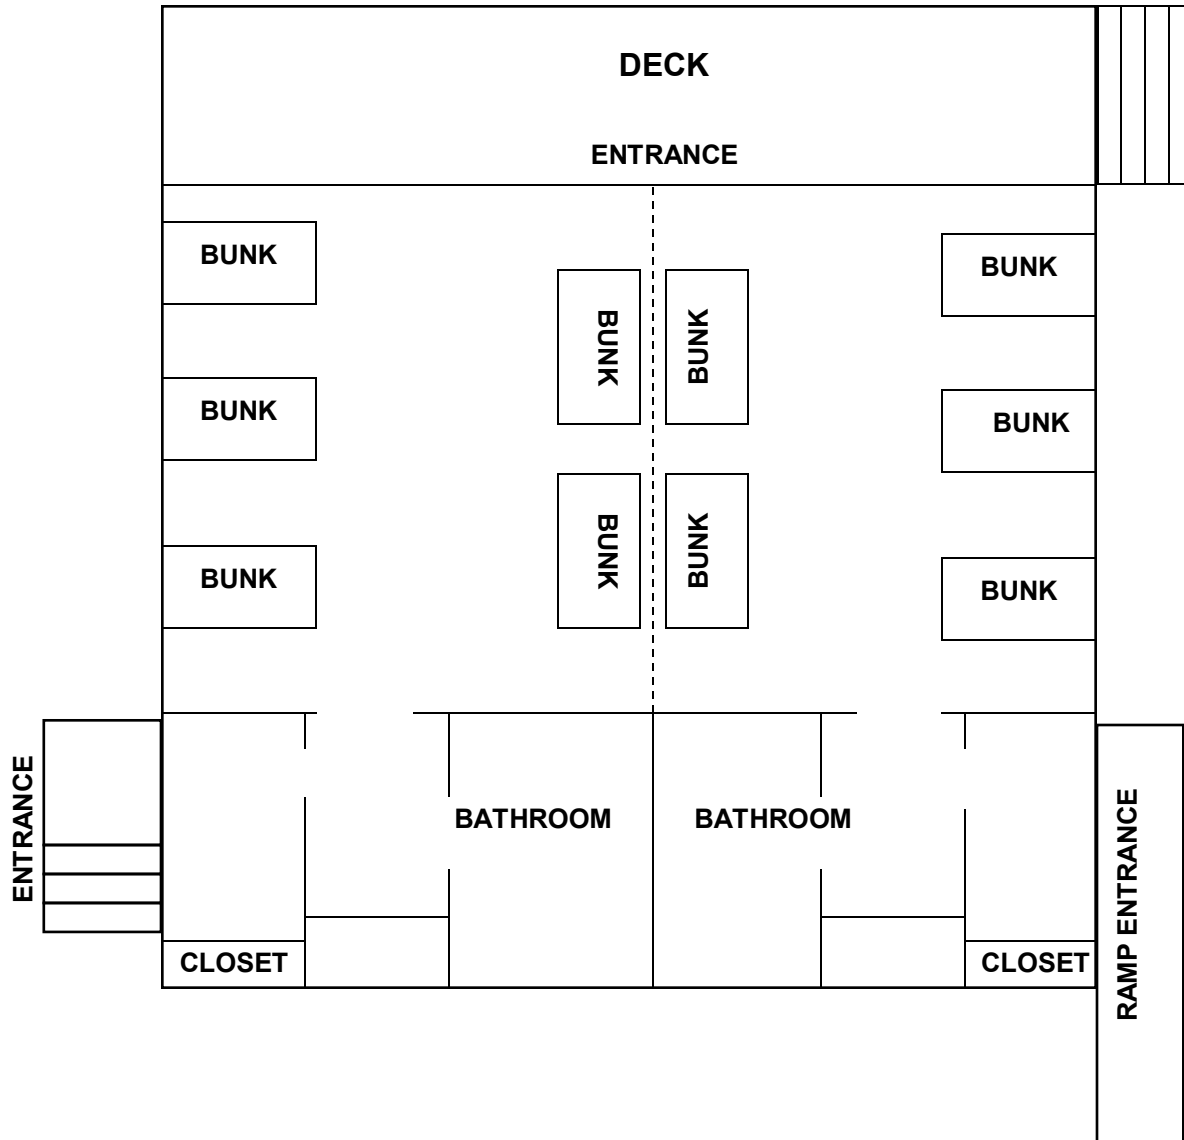

# TOAD HALL

○ IN ROOM SINK

▭ BUNKBED

TOTAL OCCUPANCY = 32  
4 GUESTS PER ROOM

# HAWKS DORMITORY

**HAWKS**  
( Red-Tail Hawks has accessible ramp)  
**TEN BUNKS = 20 PERSON OCCUPANCY**