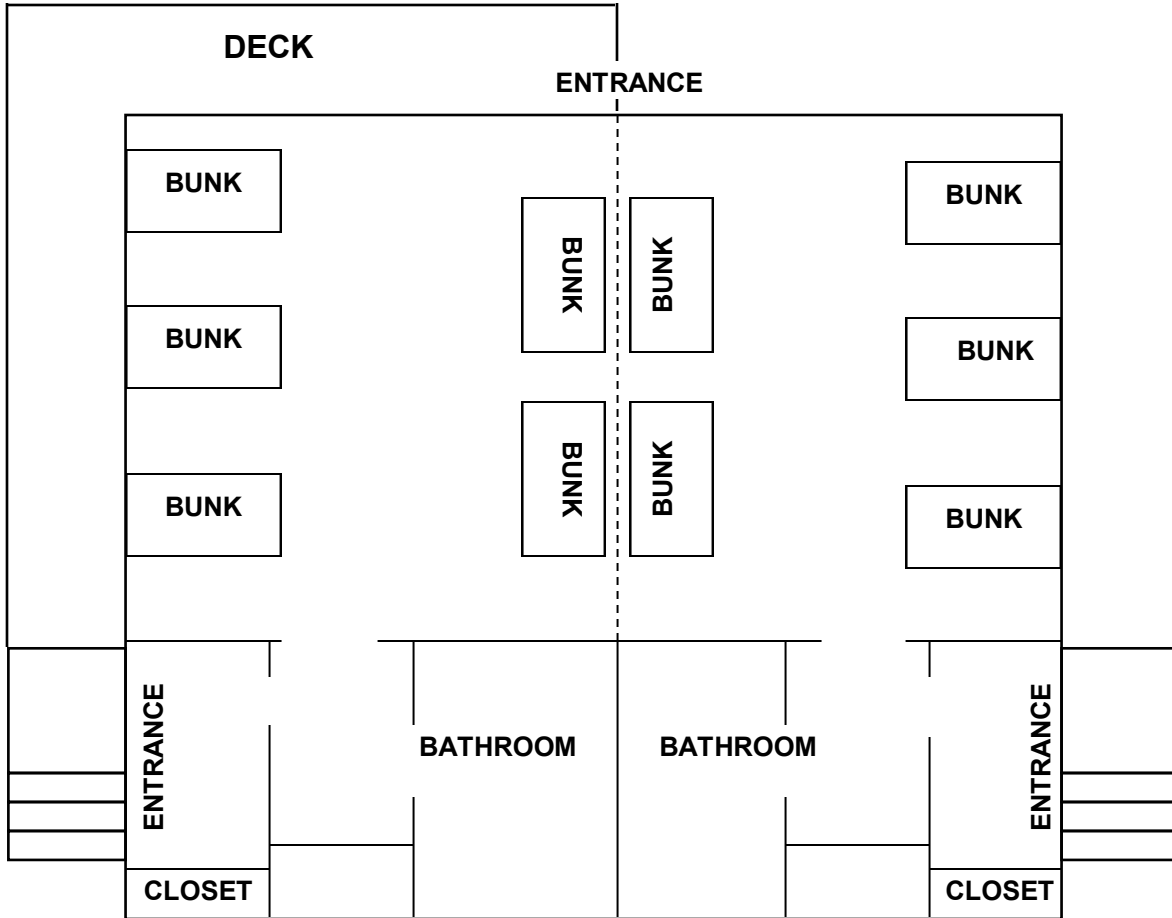

EAGLES DORMITORY

EAGLES

TEN BUNKS = 20 PERSON OCCUPANCY