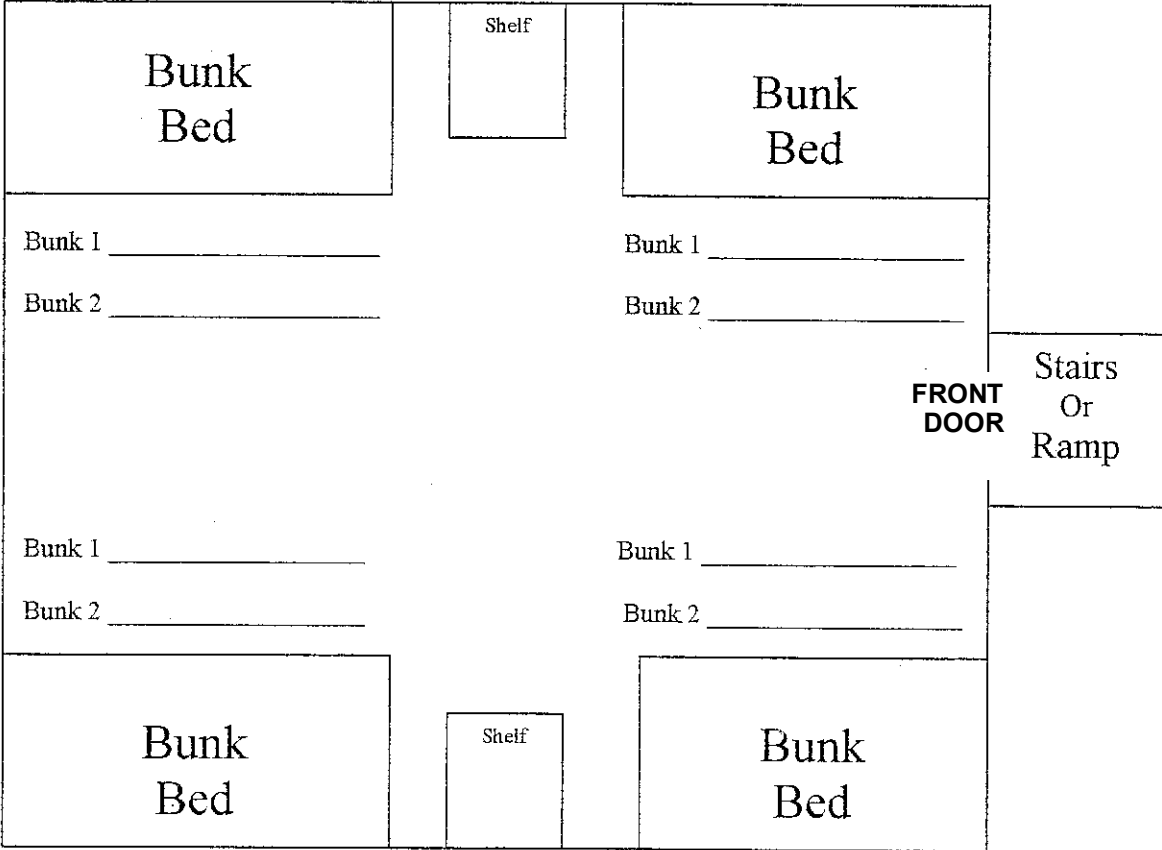

# HAWKS DORMITORY

**HAWKS**  
( Red-Tail Hawks has accessible ramp)  
**TEN BUNKS = 20 PERSON OCCUPANCY**

# EAGLES DORMITORY

**EAGLES**

**TEN BUNKS = 20 PERSON OCCUPANCY**

# LEADERS CABIN

9 BED OCCUPANCY

**CABIN # \_\_\_\_\_**  
**HOUSING ASSIGNMENT**

**8 SUMMER CABINS**  
 Sleep 8 each  
 Total Occupancy is 64  
 Screened-covered windows