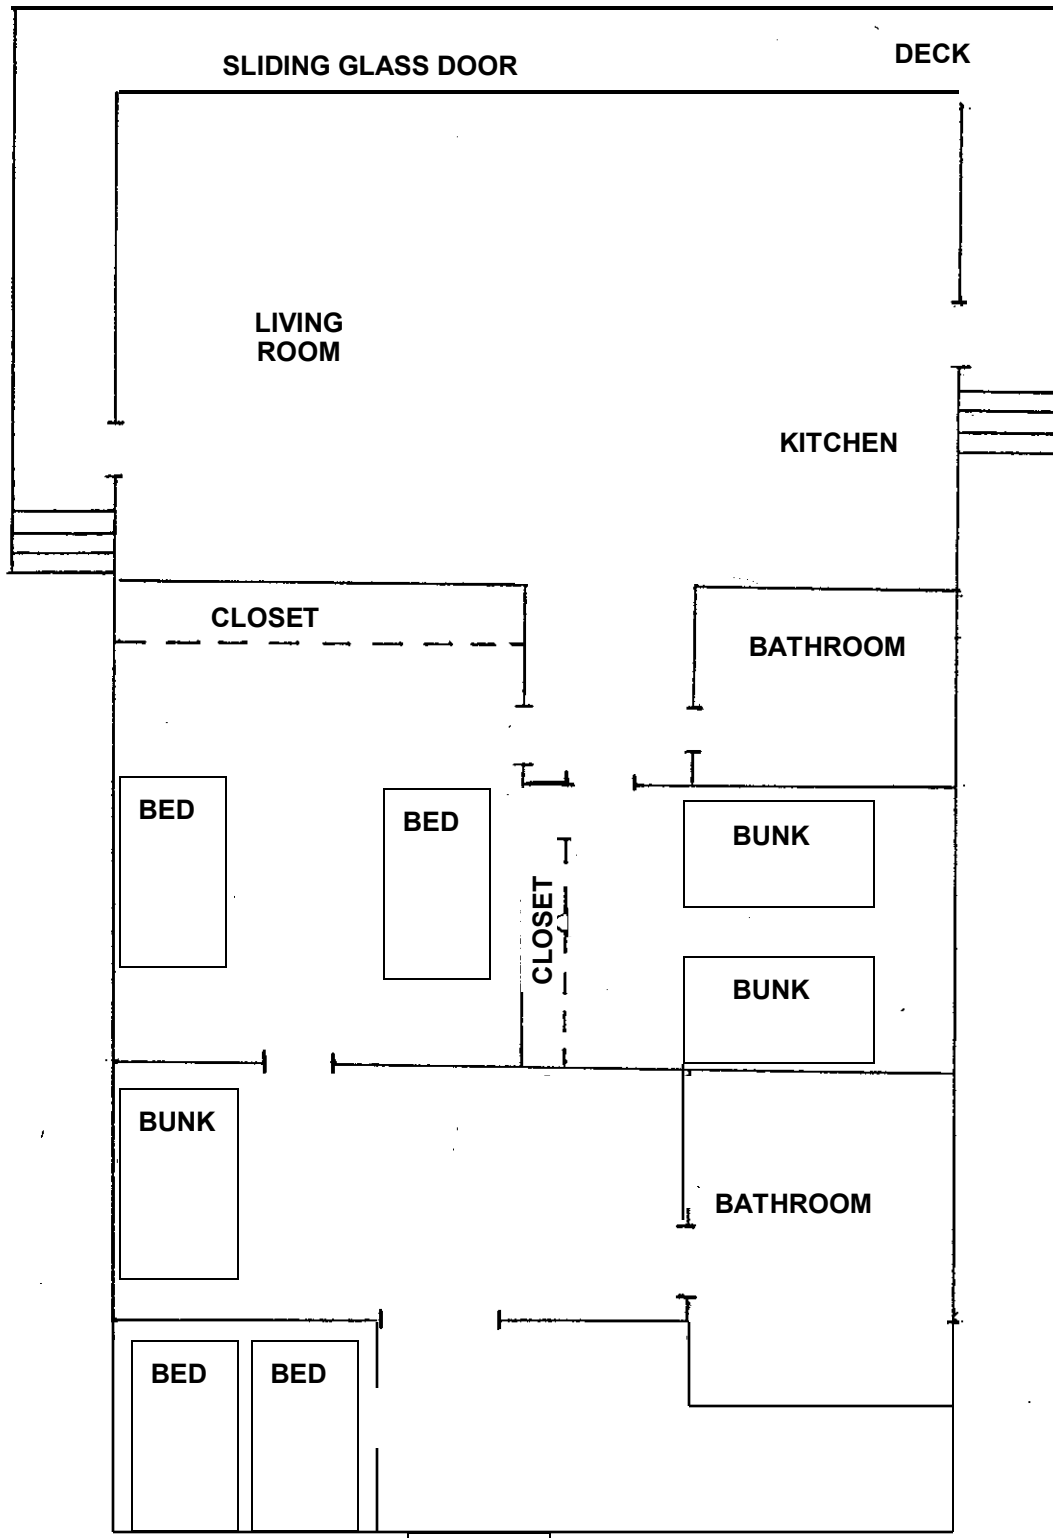

# TOAD HALL

○ IN ROOM SINK

▭ BUNKBED

TOTAL OCCUPANCY = 32  
4 GUESTS PER ROOM

# HAWKS DORMITORY

**HAWKS**  
( Red-Tail Hawks has accessible ramp)  
**TEN BUNKS = 20 PERSON OCCUPANCY**

# EAGLES DORMITORY

**EAGLES**

**TEN BUNKS = 20 PERSON OCCUPANCY**

# LEADERS CABIN

9 BED OCCUPANCY

**CABIN # \_\_\_\_\_**  
**HOUSING ASSIGNMENT**

**8 SUMMER CABINS**  
 Sleep 8 each  
 Total Occupancy is 64  
 Screened-covered windows