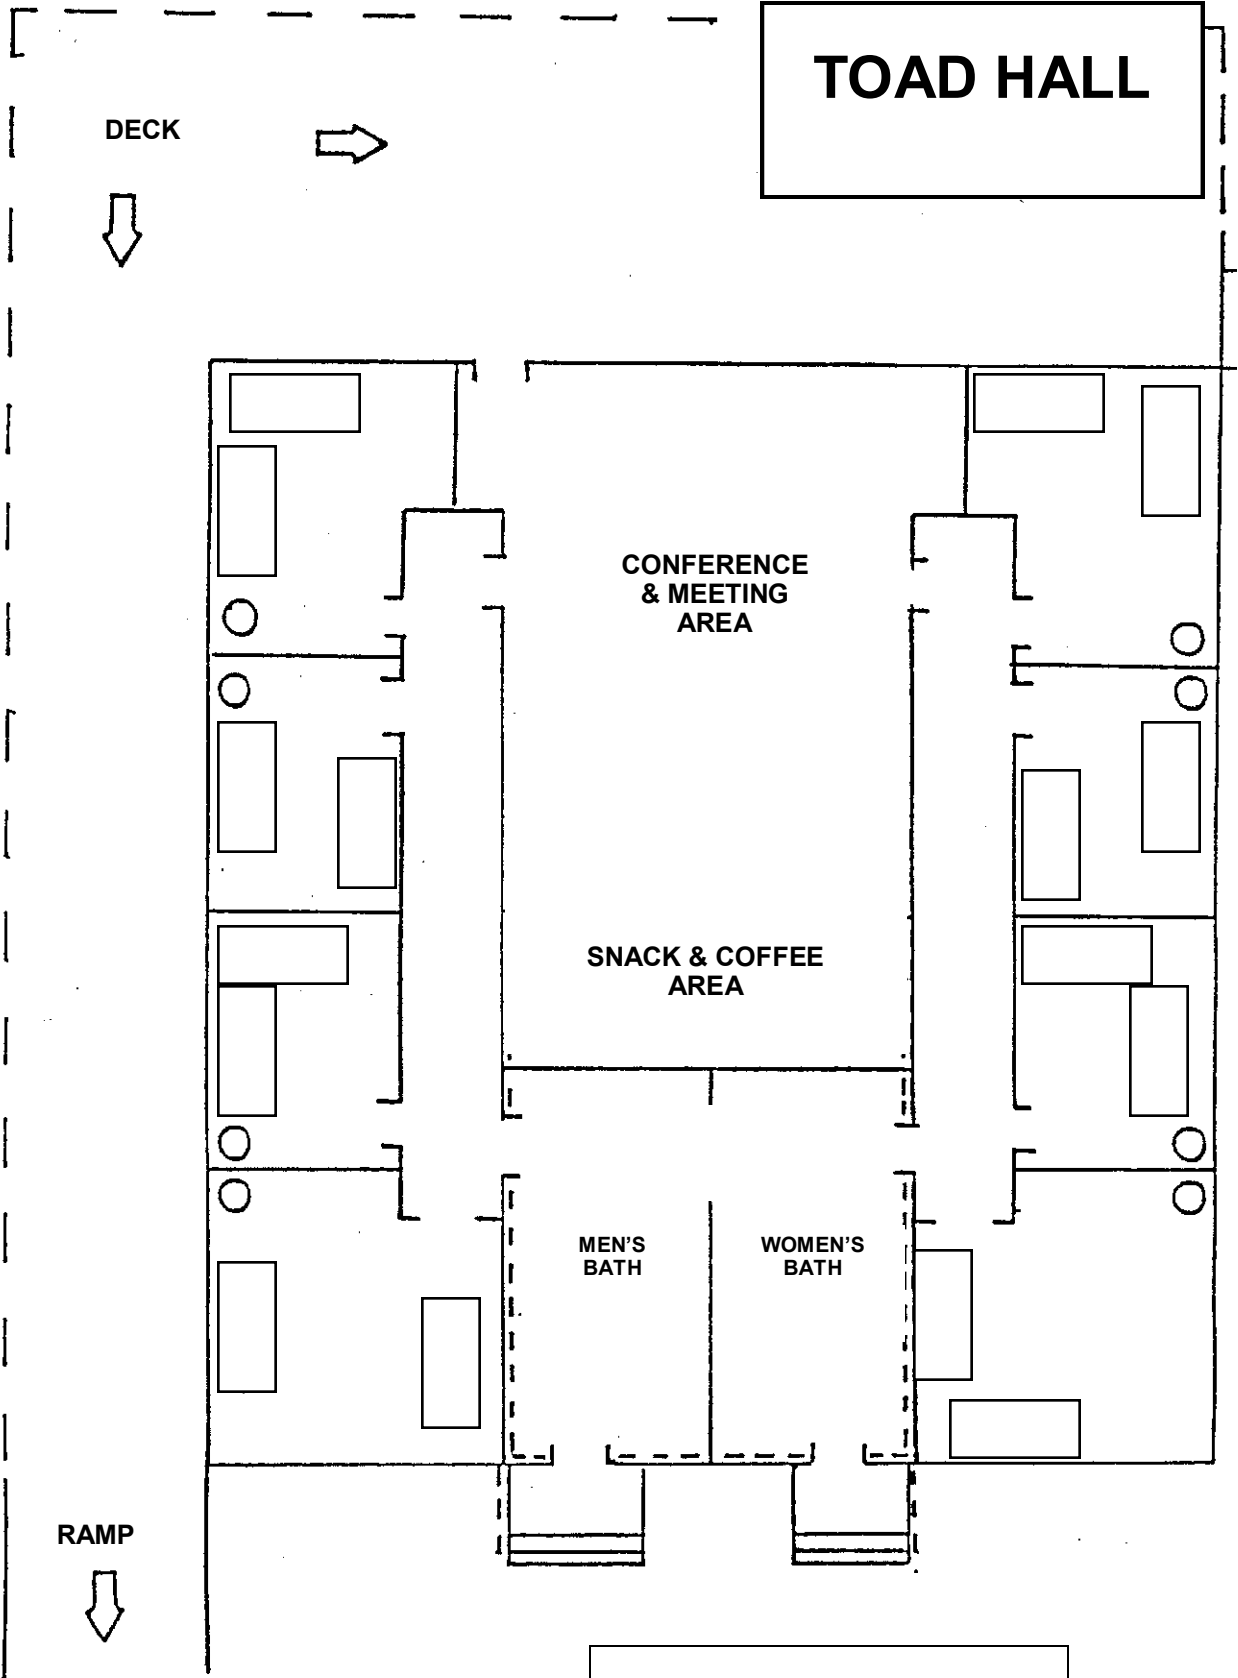

# INTERNATIONAL STUDENT CENTER — I HOUSE

**10 BEDROOMS**  
**TOTAL OCCUPANCY = 20**

# TOAD HALL

○ IN ROOM SINK

▭ BUNKBED

TOTAL OCCUPANCY = 32  
4 GUESTS PER ROOM