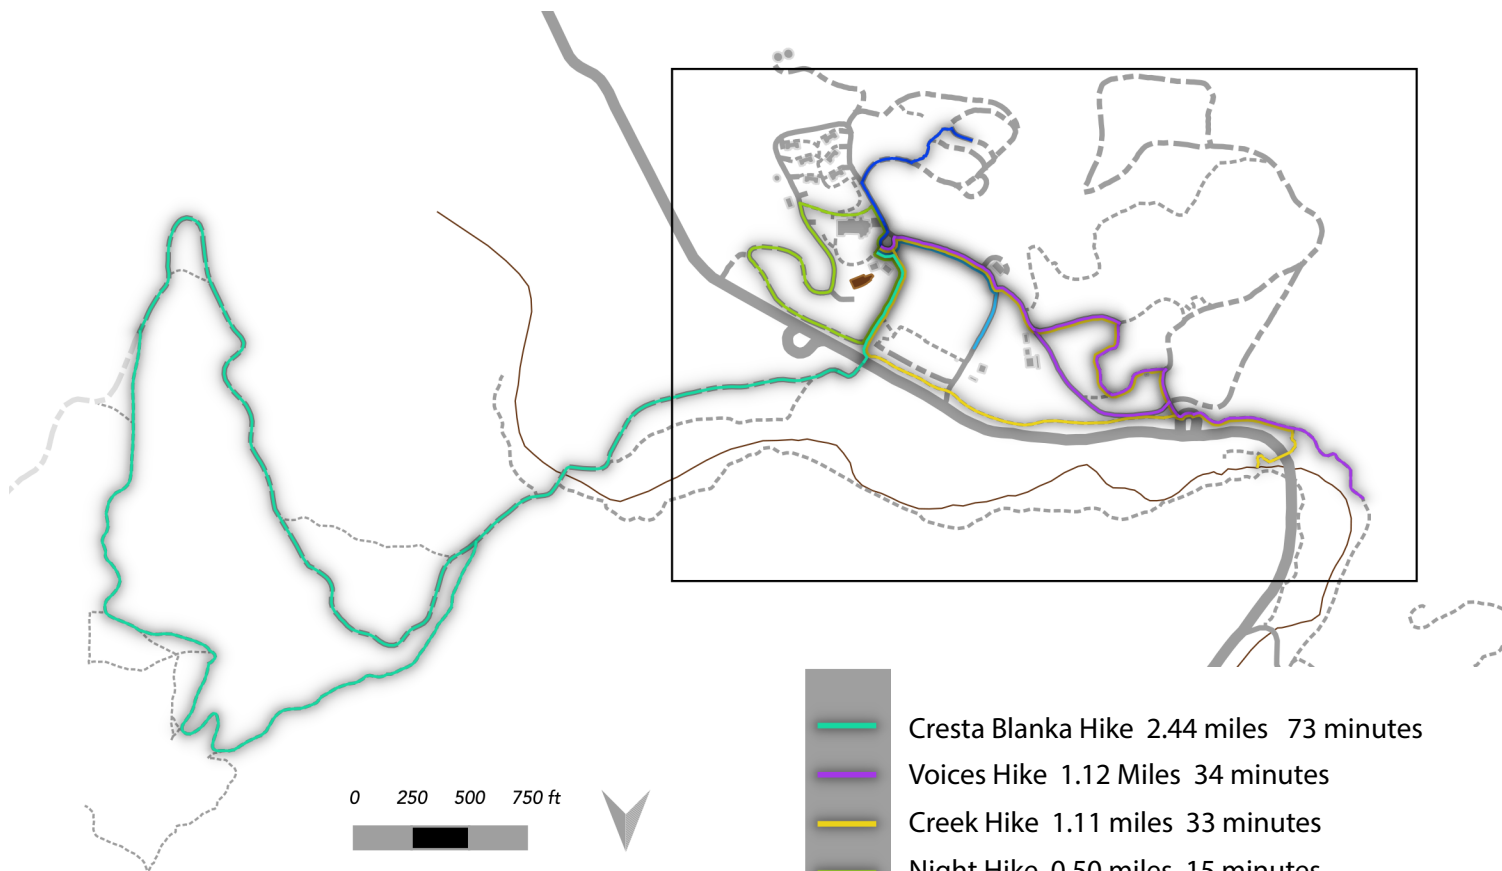

# CAMP ARROYO HIKING ROUTES

- Cresta Blanca Hike 2.44 miles 73 minutes
- Voices Hike 1.12 Miles 34 minutes
- Creek Hike 1.11 miles 33 minutes
- Night Hike 0.50 miles 15 minutes
- Climbing Wall Hike 0.36 miles 11 minutes
- Garden Hike 0.34 miles 10 minutes
- Bathroom
- Point of Interest
- Arroyo Valle

\* Hike route distance and time are calculated for round trip/out-and-back journeys originating from and terminating at the traffic circle

Web of Life Field School  
(WOLF)