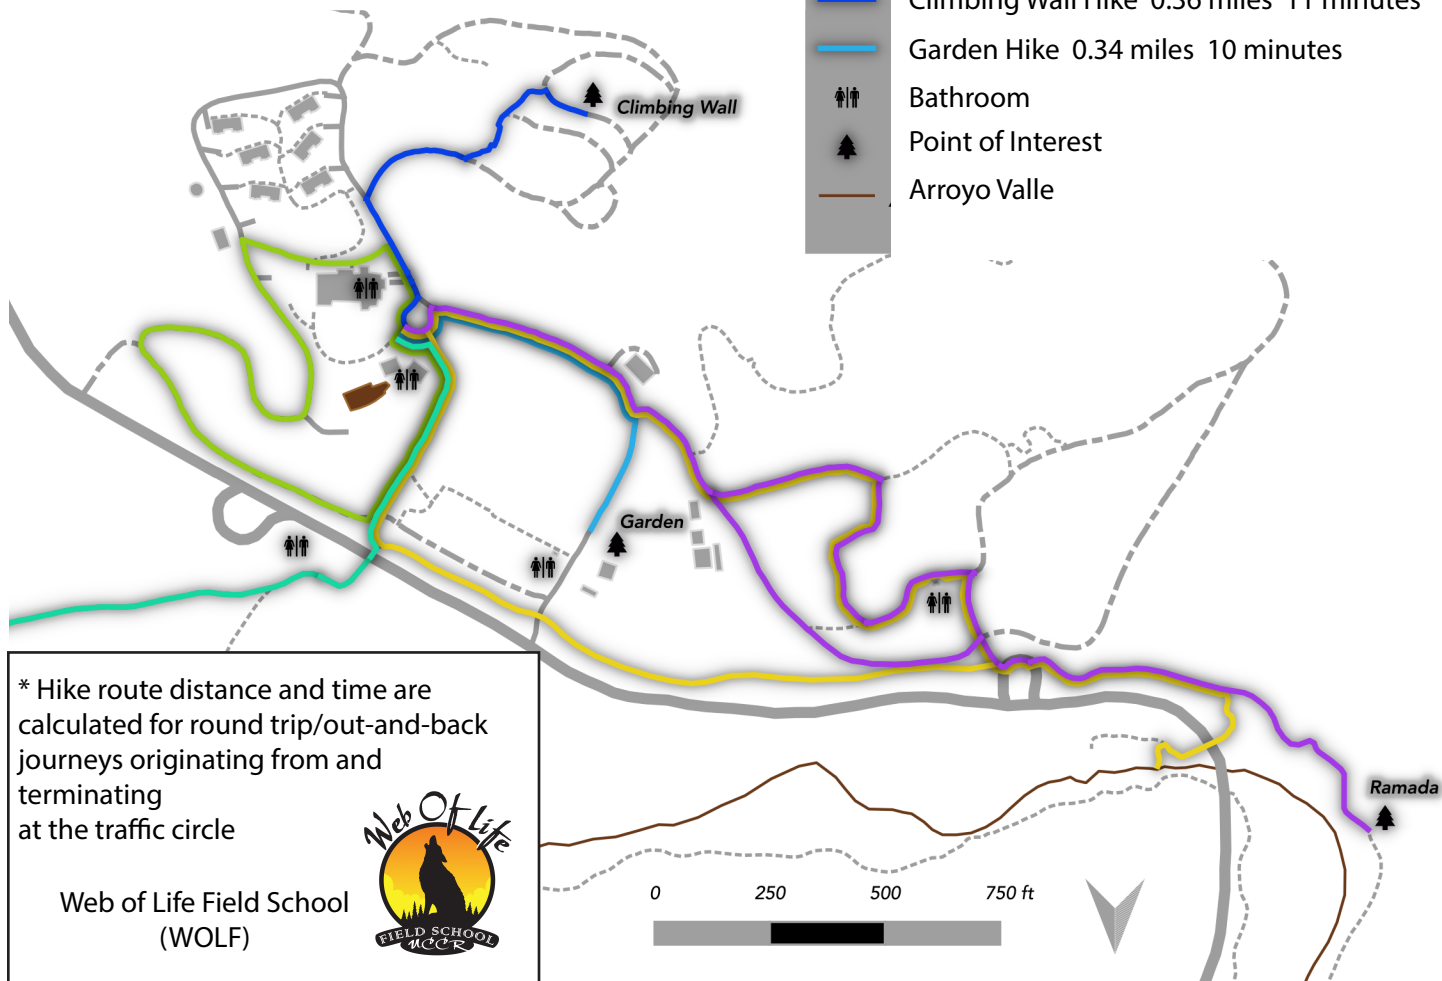

# CAMP ARROYO HIKING ROUTES

- Cresta Blanca Hike 2.44 miles 73 minutes
- Voices Hike 1.12 Miles 34 minutes
- Creek Hike 1.11 miles 33 minutes
- Night Hike 0.50 miles 15 minutes
- Climbing Wall Hike 0.36 miles 11 minutes
- Garden Hike 0.34 miles 10 minutes
- Bathroom
- Point of Interest
- Arroyo Valle

\* Hike route distance and time are calculated for round trip/out-and-back journeys originating from and terminating at the traffic circle

Web of Life Field School  
(WOLF)