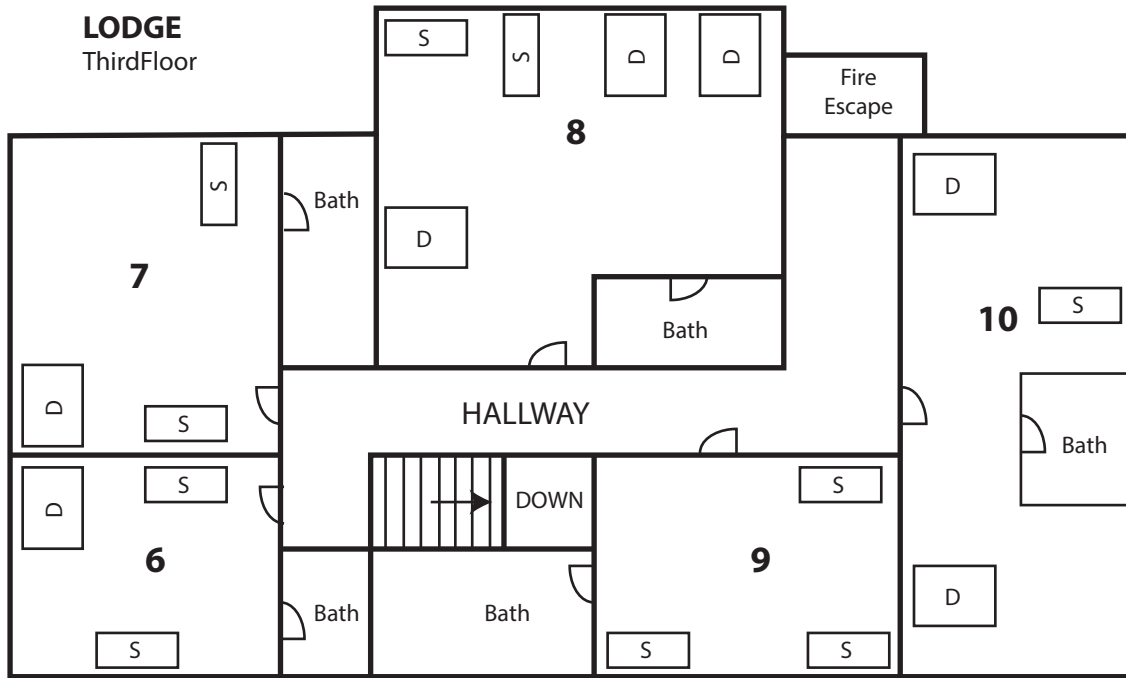

**LODGE**  
ThirdFloor

**EMERGENCY EXIT INFORMATION**

A RED DOT ● indicates your room on the floor plan. Routes of exit in the event of emergency are indicated by — red lines. Be sure to know the location of the emergency/fire exits nearest your room.

Halls and stairways are kept lighted at night. Emergency/fire exits are indicated by red and white signs reading "EXIT"

Fire alarm stations are located in the hallways. These stations should not be touched except in the event of a real emergency.

**LODGE**  
Second Floor

Front Door

**LODGE**  
First Floor