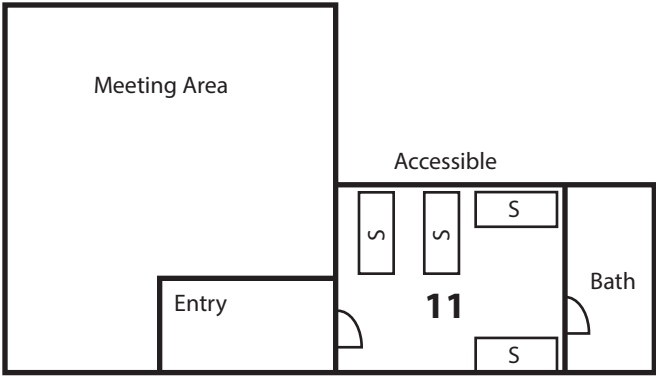

**LODGE**  
ThirdFloor

**EMERGENCY EXIT INFORMATION**

A RED DOT ● indicates your room on the floor plan. Routes of exit in the event of emergency are indicated by — red lines. Be sure to know the location of the emergency/fire exits nearest your room.

Halls and stairways are kept lighted at night. Emergency/fire exits are indicated by red and white signs reading "EXIT"

Fire alarm stations are located in the hallways. These stations should not be touched except in the event of a real emergency.

**LODGE**  
Second Floor

Front Door

**LODGE**  
First Floor