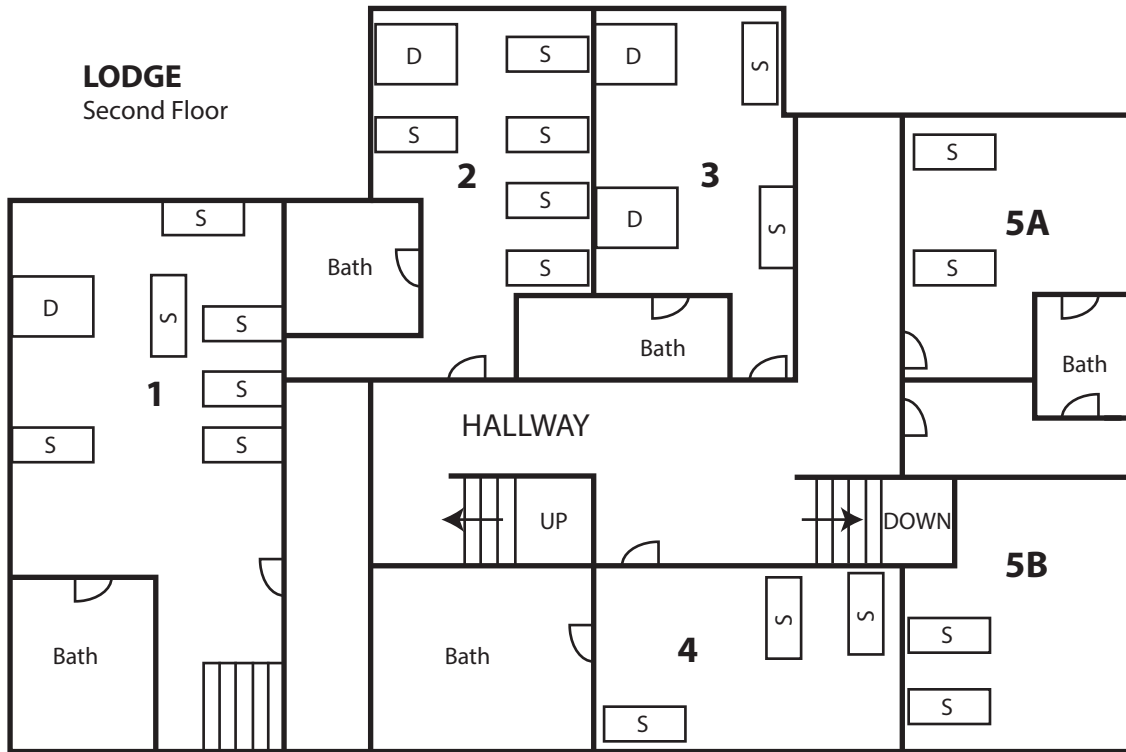

**LODGE**  
ThirdFloor

**EMERGENCY EXIT INFORMATION**

A RED DOT ● indicates your room on the floor plan. Routes of exit in the event of emergency are indicated by — red lines. Be sure to know the location of the emergency/fire exits nearest your room.

Halls and stairways are kept lighted at night. Emergency/fire exits are indicated by red and white signs reading "EXIT"

Fire alarm stations are located in the hallways. These stations should not be touched except in the event of a real emergency.

**LODGE**  
Second Floor

Front Door

**LODGE**  
First Floor