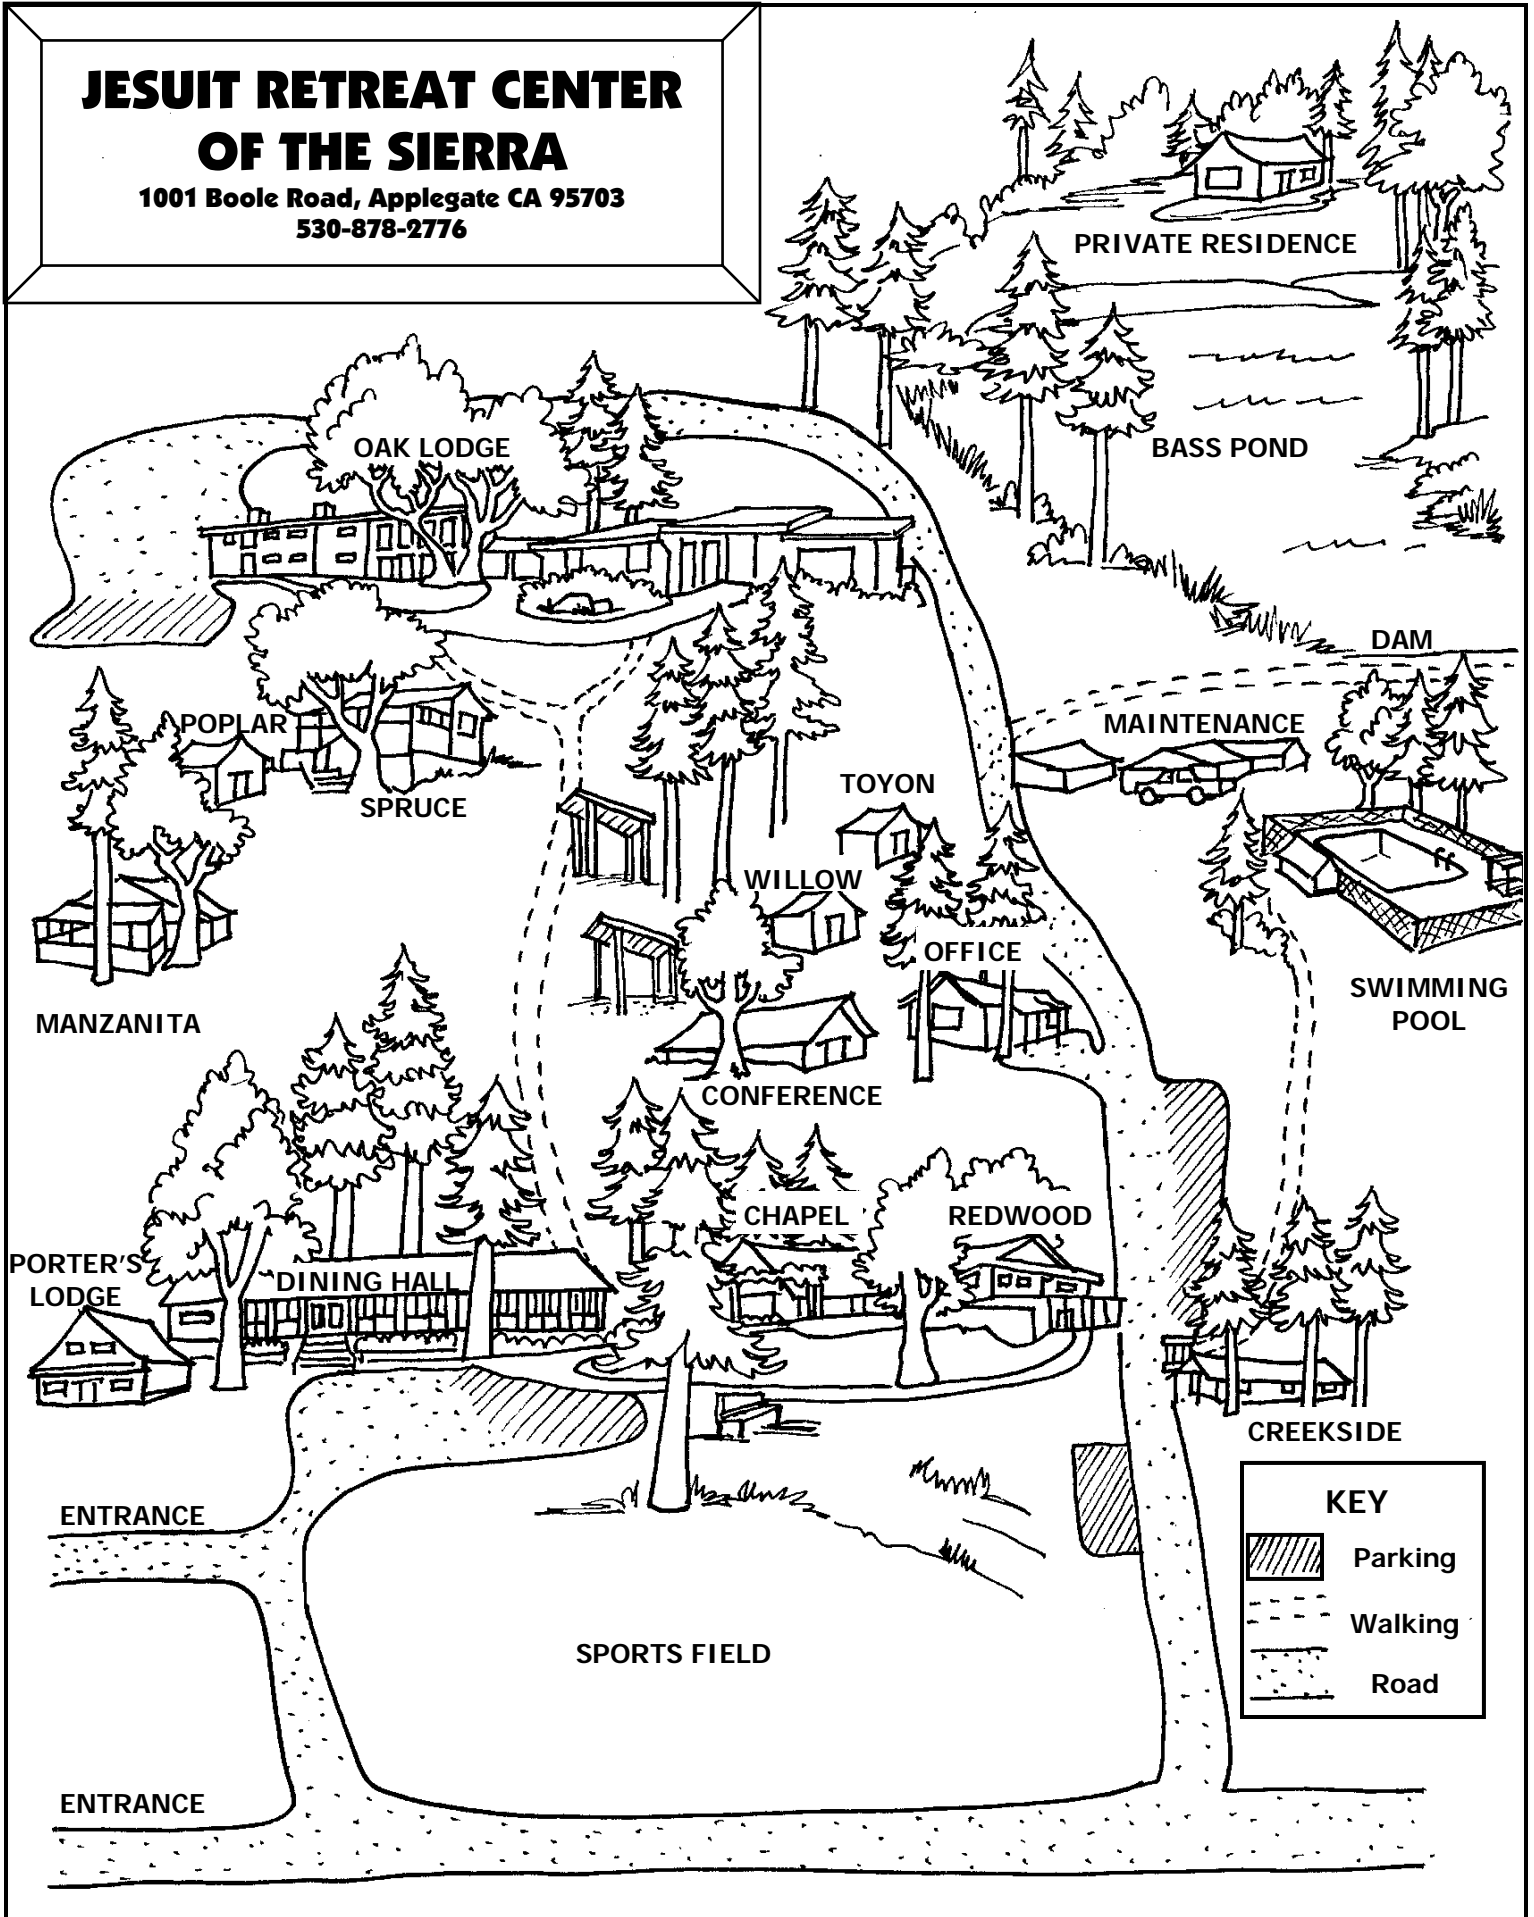

JESUIT RETREAT CENTER OF THE SIERRA

1001 Boole Road, Applegate CA 95703
530-878-2776

KEY	
	Parking
	Walking
	Road