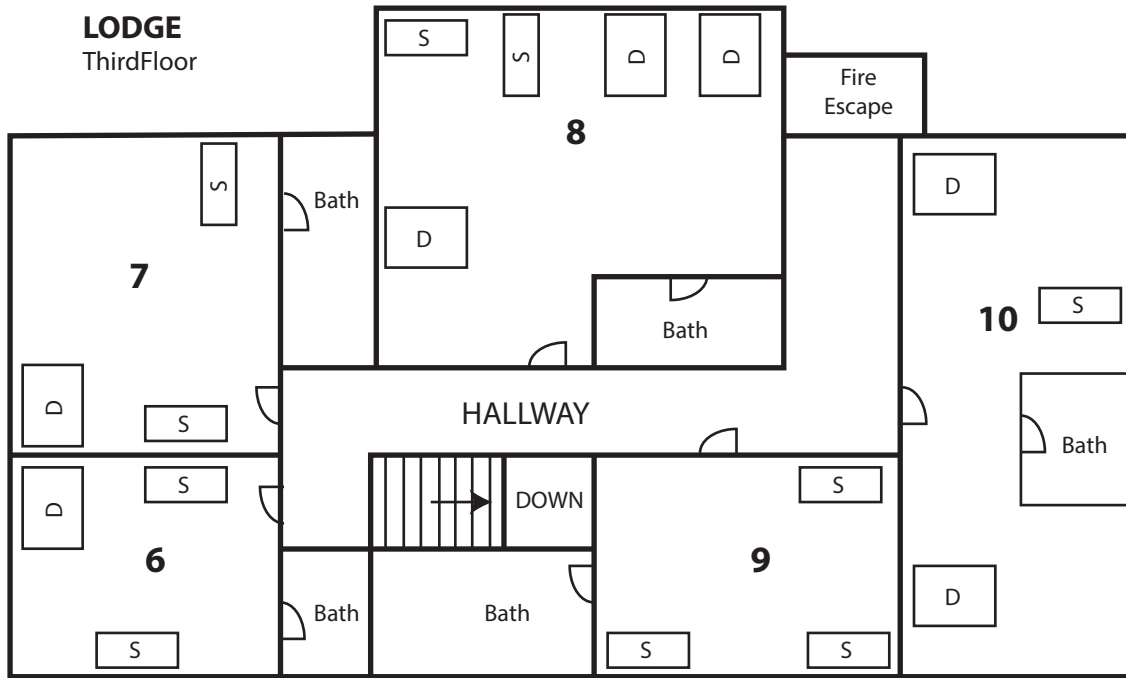

LODGE
ThirdFloor

EMERGENCY EXIT INFORMATION

A RED DOT ● indicates your room on the floor plan. Routes of exit in the event of emergency are indicated by — red lines. Be sure to know the location of the emergency/fire exits nearest your room.

Halls and stairways are kept lighted at night. Emergency/fire exits are indicated by red and white signs reading "EXIT"

Fire alarm stations are located in the hallways. These stations should not be touched except in the event of a real emergency.

LODGE
Second Floor

LODGE
First Floor