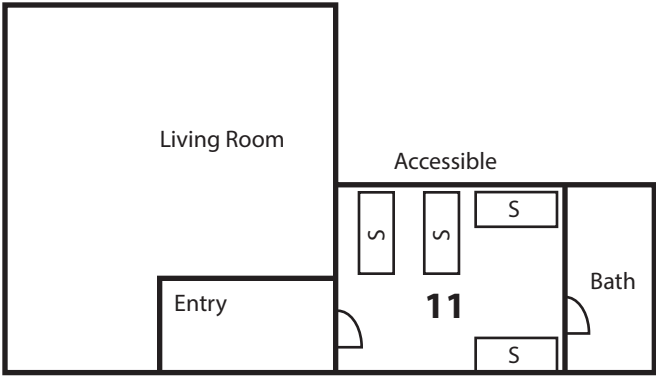

LODGE
ThirdFloor

EMERGENCY EXIT INFORMATION

A RED DOT ● indicates your room on the floor plan. Routes of exit in the event of emergency are indicated by — red lines. Be sure to know the location of the emergency/fire exits nearest your room.

Halls and stairways are kept lighted at night. Emergency/fire exits are indicated by red and white signs reading "EXIT"

Fire alarm stations are located in the hallways. These stations should not be touched except in the event of a real emergency.

LODGE
Second Floor

LODGE
First Floor