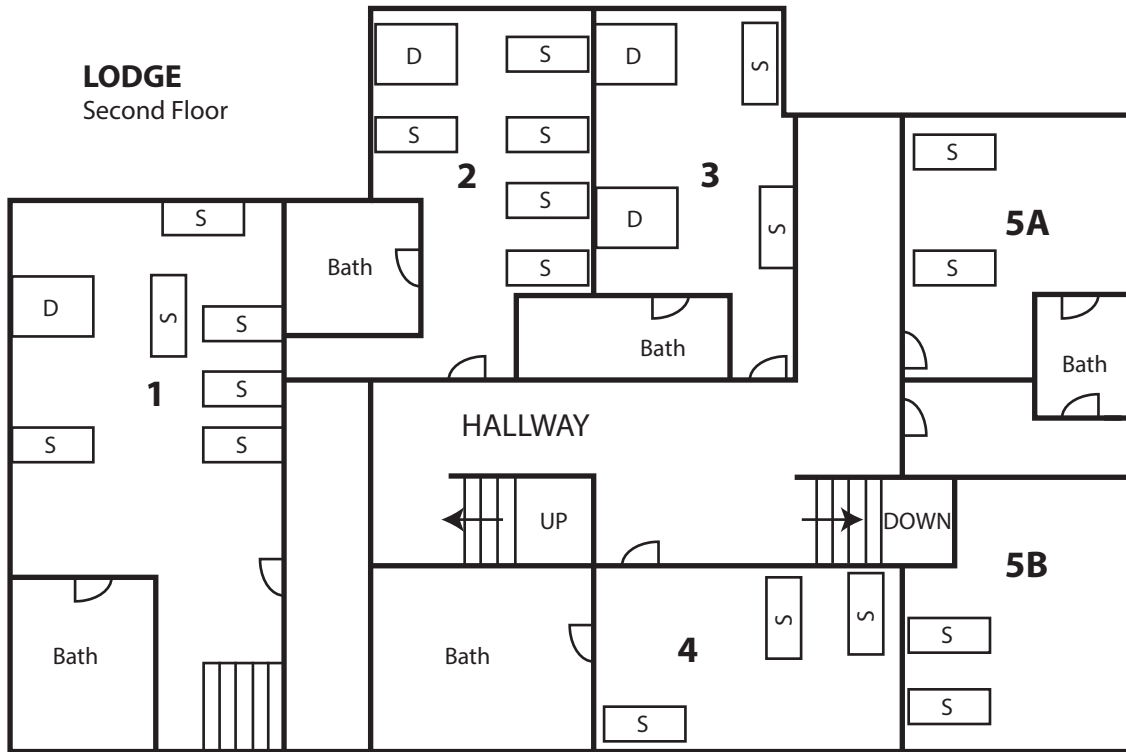

LODGE
ThirdFloor

EMERGENCY EXIT INFORMATION

A RED DOT ● indicates your room on the floor plan. Routes of exit in the event of emergency are indicated by — red lines. Be sure to know the location of the emergency/fire exits nearest your room.

Halls and stairways are kept lighted at night. Emergency/fire exits are indicated by red and white signs reading "EXIT"

Fire alarm stations are located in the hallways. These stations should not be touched except in the event of a real emergency.

LODGE
Second Floor

LODGE
First Floor