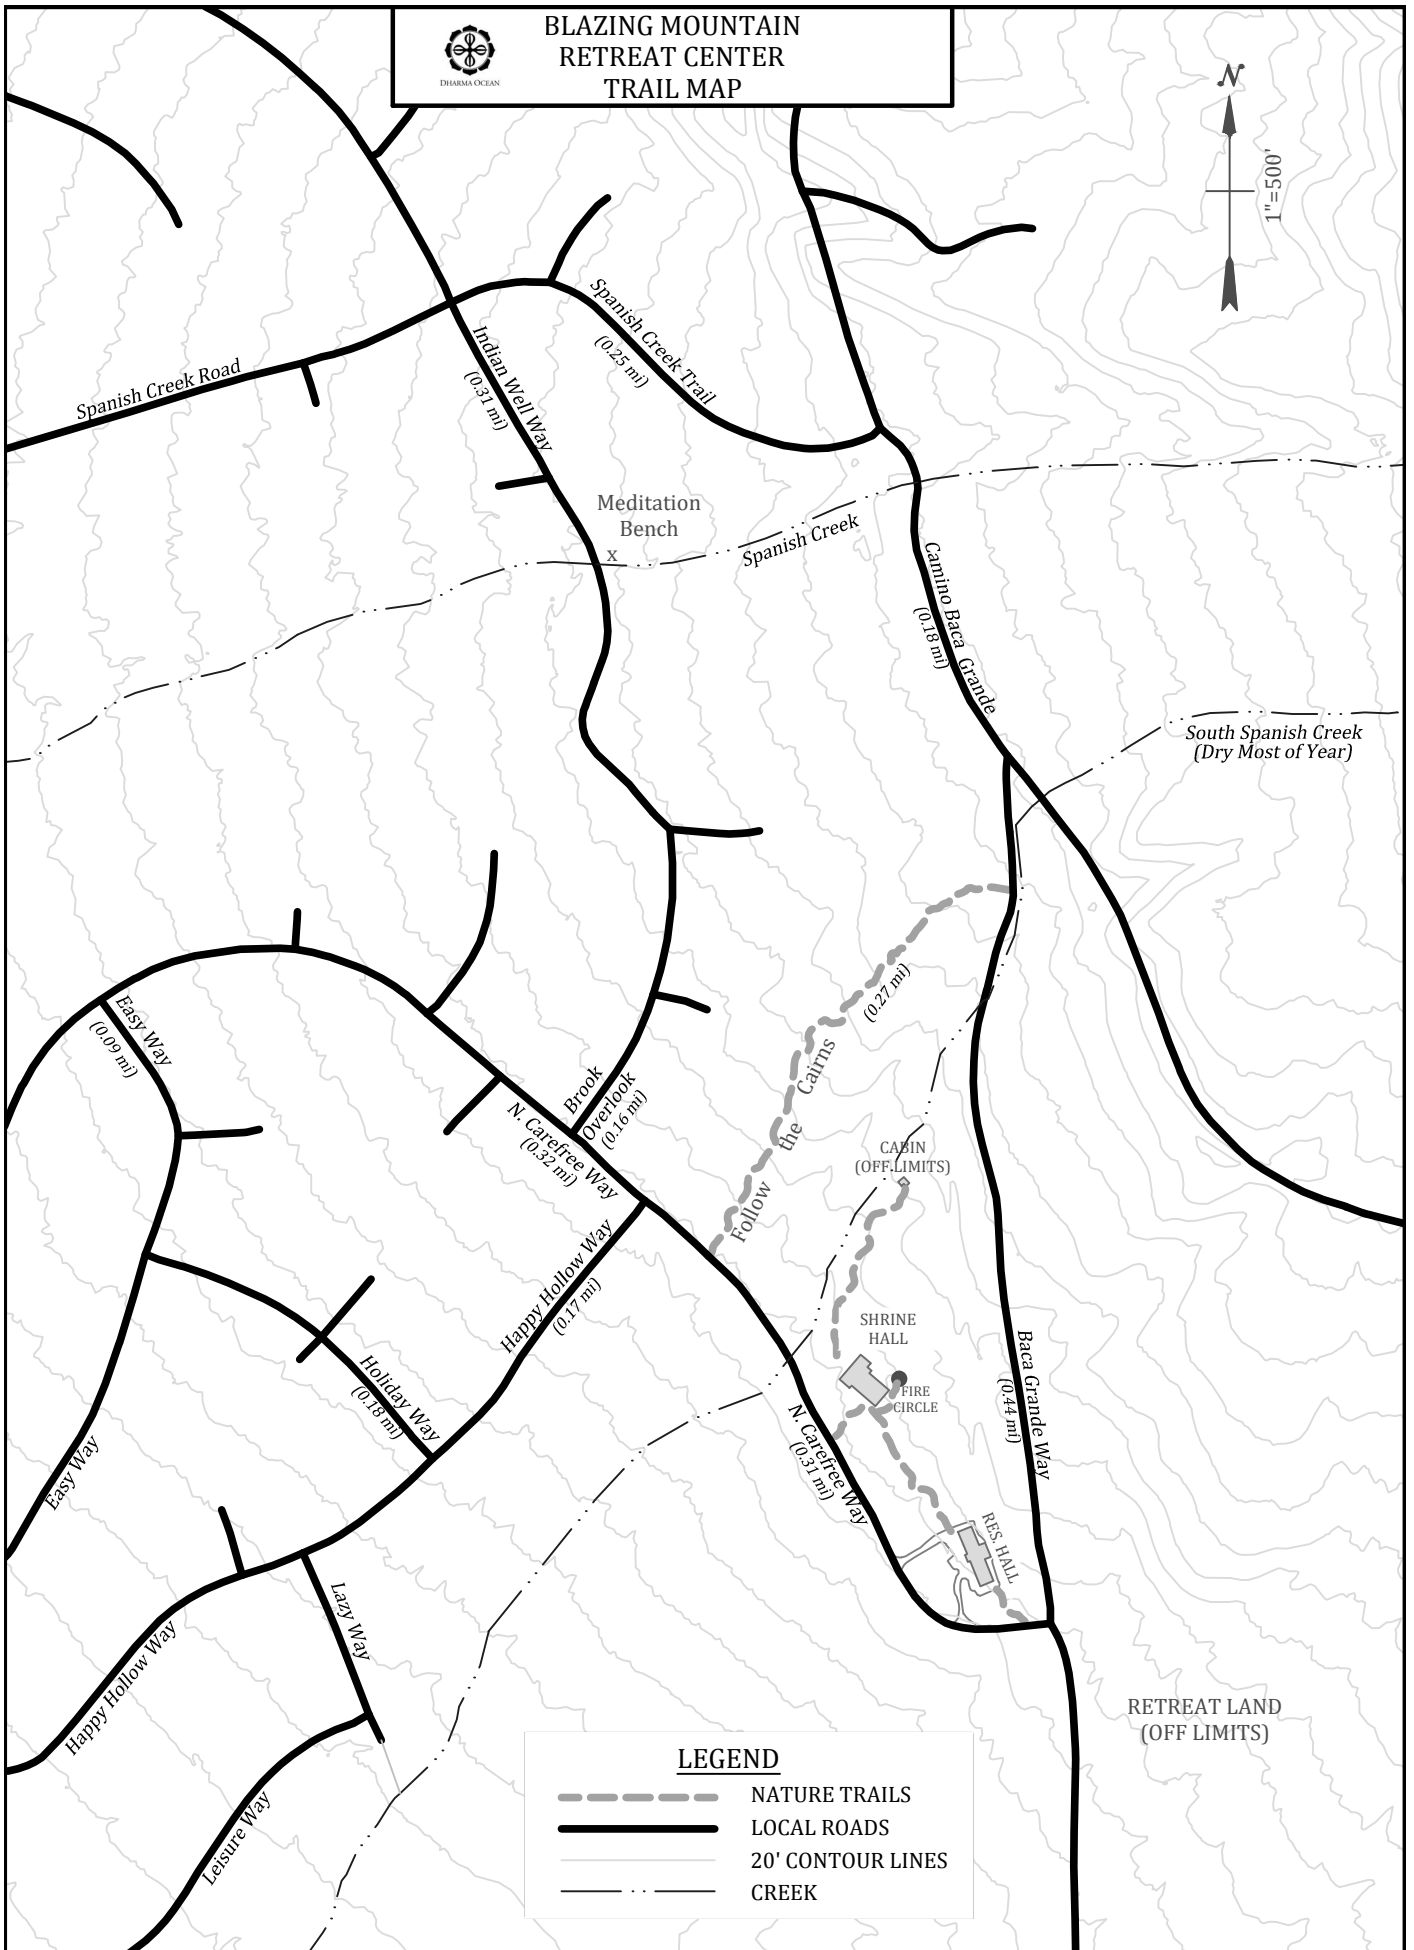

**BLAZING MOUNTAIN  
RETREAT CENTER  
TRAIL MAP**

**LEGEND**

-  NATURE TRAILS
-  LOCAL ROADS
-  20' CONTOUR LINES
-  CREEK