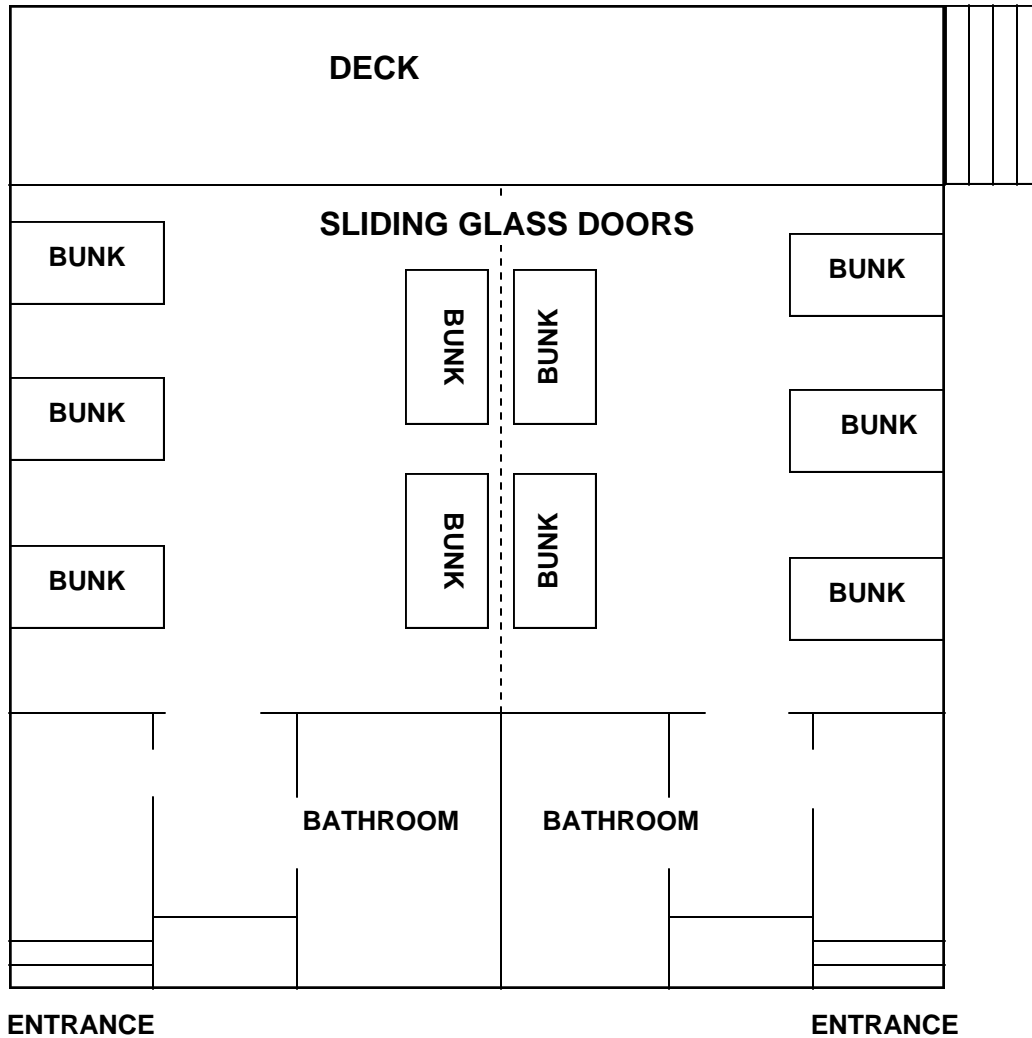

# DORMITORY

**TWO DORMITORIES: EAGLES & HAWKS**

**TEN BUNKS = 20 PERSON OCCUPANCY**

**TOTAL DORMITORY STYLE ACCOMMODATION = 40**